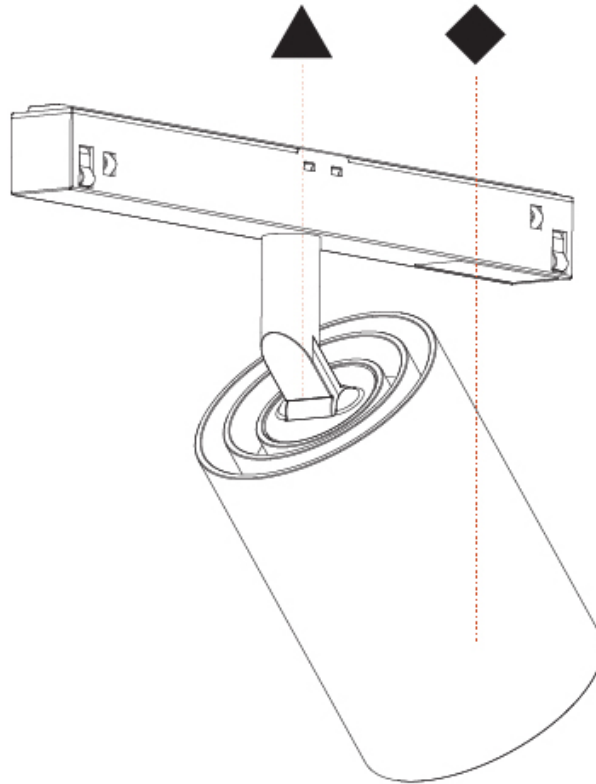

CENTRIQ FOR CLICKTRACK TRACK

A3T108-

PROJECT _____

TYPE _____

SPECIFIER _____

QUANTITY _____

DATE _____

A